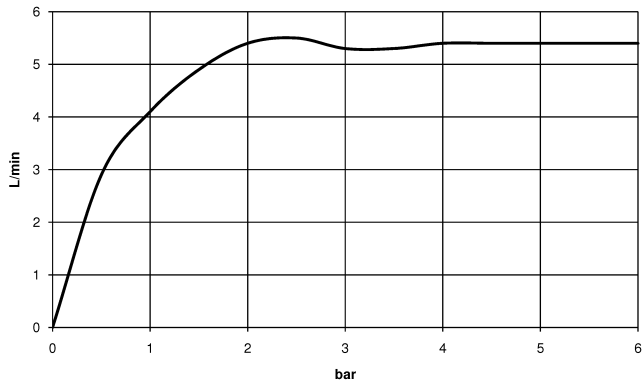

VAIA Washstand fitting with electronic opening and closing function without pop-up waste - Chrome

VAIA

44 521 809

- Infrared sensor technology
- 167mm projection
- height of mixer 306 mm
- height up to aerator 221 mm
- hole diameter 35 mm
- fixed spout
- max. flow 5.7 l/min
- circular, air-enriched flow
- suitable for thermal disinfection
- Automatic shut-off after pre-set time is reached
- Indirect temperature control (undercounter)
- Control box included
- Adjustable sensor detection range
- Battery or plug-in power supply operated (batteries not included)
- 4x AA (1.5V) batteries required
- lead-free
- 1x screw-in M 8 x 1 pressure hose, leak-tested
- This product can help a building meet the requirements of Green Building Rating Systems, e.g. LEED®, BREEAM®, DGNB

44 521 809

mm [inches]

1:5

Flow rate chart

Certificates

Belgaqua_23-210- 27_1. LGA_38245. WRAS_2211011. GDV_0400278.

44 521 809

Spare parts list