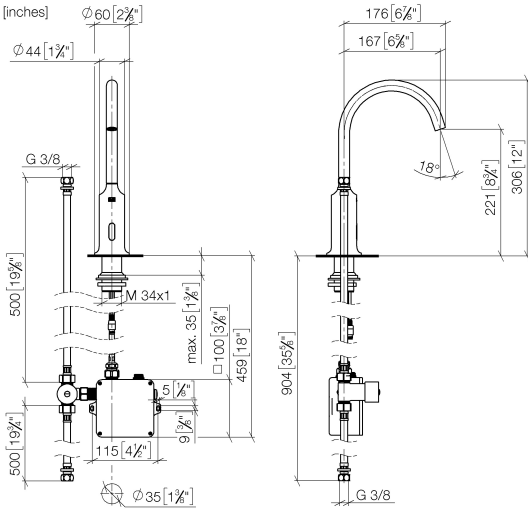

VAIA Washstand fitting with electronic opening and closing function without pop-up waste - Chrome

VAIA

44 521 809

- Infrared sensor technology
- 167mm projection
- height of mixer 306 mm
- height up to aerator 221 mm
- hole diameter 35 mm
- fixed spout
- max. flow 5.7 l/min
- circular, air-enriched flow
- suitable for thermal disinfection
- Automatic shut-off after pre-set time is reached
- Indirect temperature control (undercounter)
- Control box included
- Adjustable sensor detection range
- Battery or plug-in power supply operated (batteries not included)
- 4x AA (1.5V) batteries required
- lead-free
- 1x screw-in M 8 x 1 pressure hose, leak-tested
- This product can help a building meet the requirements of Green Building Rating Systems, e.g. LEED®, BREEAM®, DGNB

Batteries not included

	Chrome	44 521 809-00
	Brushed Platinum	44 521 809-06
	Platinum	44 521 809-08
	Dark Chrome	44 521 809-19
	Brushed Durabronze (23kt Gold)	44 521 809-28
	Matte Black	44 521 809-33
	Brushed Bronze	44 521 809-42
	Brushed Champagne (22kt Gold)	44 521 809-46
	Champagne (22kt Gold)	44 521 809-47
	Brushed Chrome	44 521 809-93
	Brushed Dark Platinum	44 521 809-99

44 521 809

mm [inches]

1:5

Flow rate chart

Certificates

Belgaqua_23-210- 27_1. LGA_38245. WRAS_2211011. GDV_0400278.

44 521 809

Spare parts list

No.	Item Number	Name	Quantity used	Delivery time
1	09 29 03 126 90	aerator	1	2
2	90 30 09 028 00 90	key	1	2
3	04 30 04 100 00 90	hose	1	2
4	04 23 10 044 08 90	fixing set	1	2
5	12 506 970 90	High pressure hoses -	1	2
6	09 24 03 185-00	nipple	1	10
7	90 30 50 081 00 90	valve	1	2
8	90 10 01 247 00 90	valve box	1	10