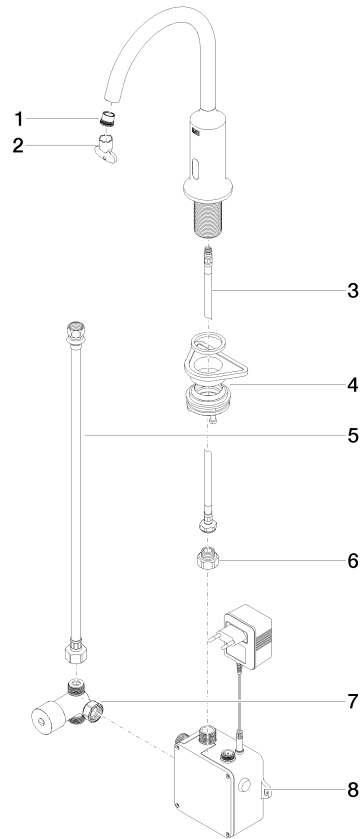

VAIA Washstand fitting with electronic opening and closing function without pop-up waste - Chrome

VAIA

44 521 809

- Infrared sensor technology
- 167mm projection
- height of mixer 306 mm
- height up to aerator 221 mm
- hole diameter 35 mm
- fixed spout
- max. flow 5.7 l/min
- circular, air-enriched flow
- suitable for thermal disinfection
- Automatic shut-off after pre-set time is reached
- Indirect temperature control (undercounter)
- Control box included
- Adjustable sensor detection range
- Battery or plug-in power supply operated (batteries not included)
- 4x AA (1.5V) batteries required
- lead-free
- 1x screw-in M 8 x 1 pressure hose, leak-tested
- This product can help a building meet the requirements of Green Building Rating Systems, e.g. LEED®, BREEAM®, DGNB

44 521 809

mm [inches]

1:5

Flow rate chart

Certificates

Belgaqua_23-210- 27_1. LGA_38245. WRAS_2211011. GDV_0400278.

44 521 809

Spare parts list

No.	Item Number	Name	Quantity used	Delivery time
1	09 29 03 126 90	aerator	1	2
2	90 30 09 028 00 90	key	1	2
3	04 30 04 100 00 90	hose	1	2
4	04 23 10 044 08 90	fixing set	1	2
5	12 506 970 90	High pressure hoses -	1	2
6	09 24 03 185-00	nipple	1	10
7	90 30 50 081 00 90	valve	1	2
8	90 10 01 247 00 90	valve box	1	10